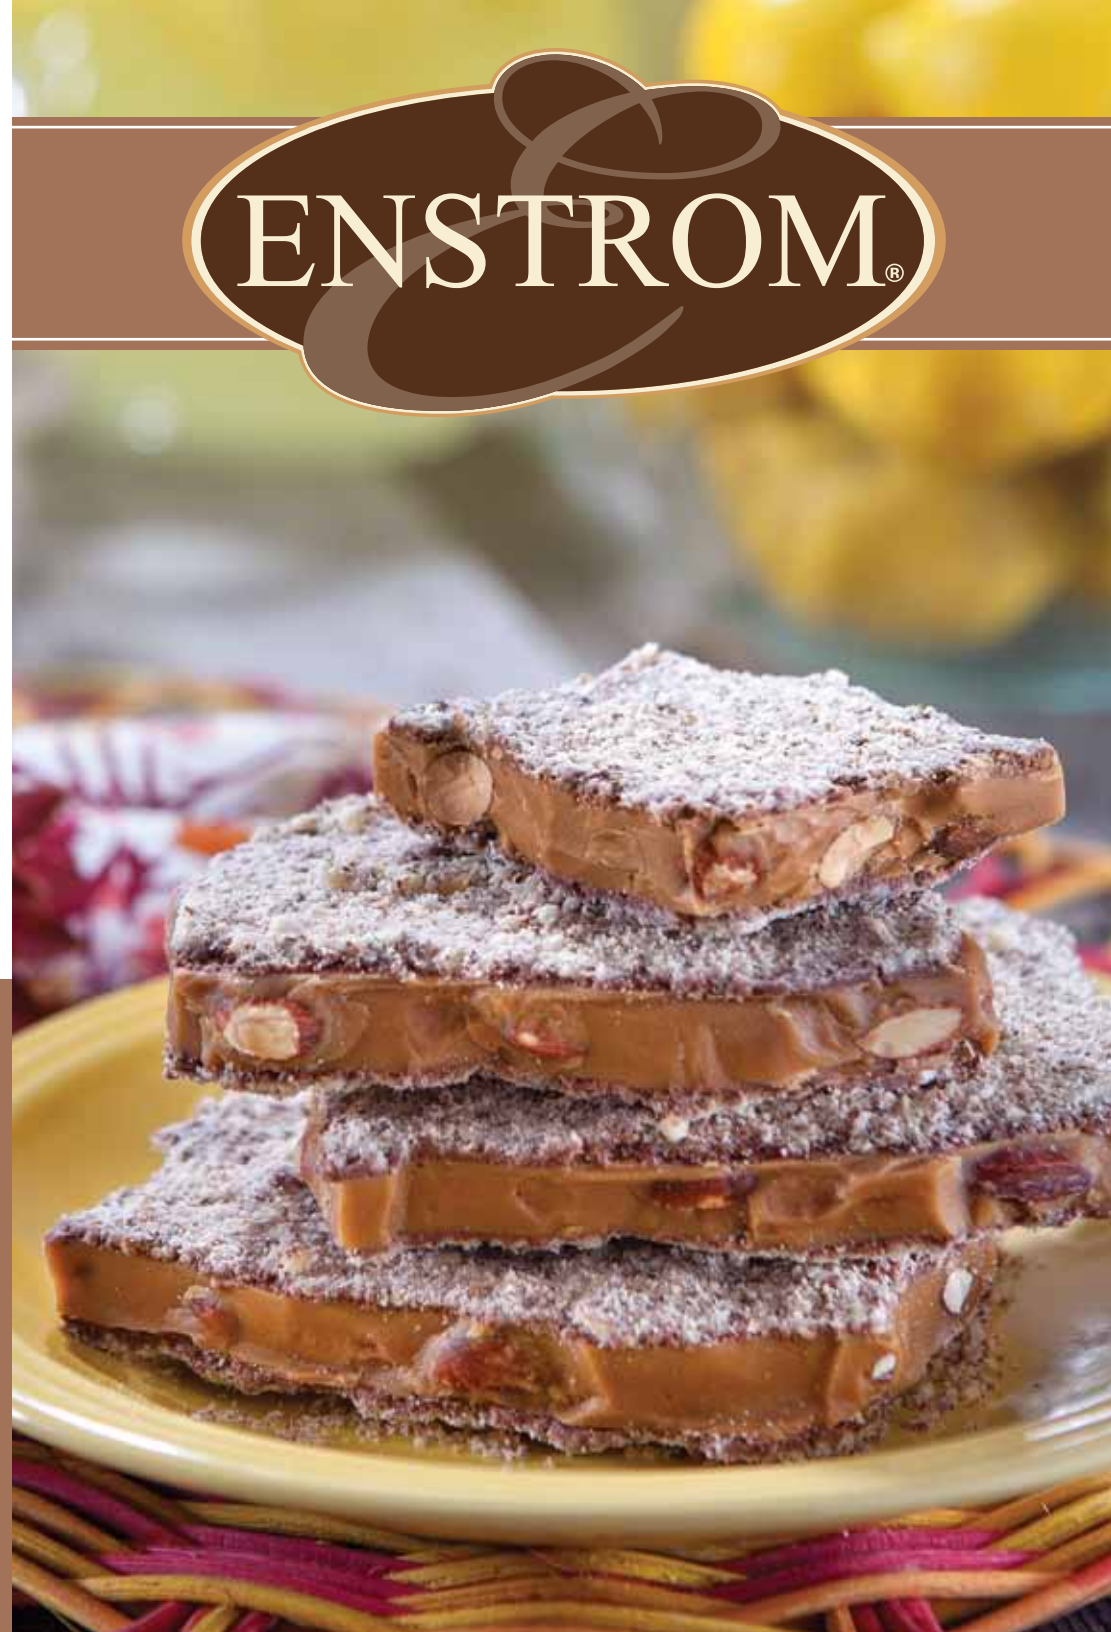

Enstrom Candies, Inc.
P.O. Box 1088
Grand Junction, CO 81502

Order Online at www.enstrom.com
For personal assistance call
1-800-ENSTROM (1-800-367-8766)

<http://www.facebook.com/Enstroms>

If you prefer to be removed from Enstrom's mailing list, please call customer service at 1-800-367-8777.

PLEASE RECYCLE

ENSTROM®

Dear Toffee Lover:

We are continually honored to be a part of your family's traditions and memories. The creation of fine confections is the passion of the Enstrom family and sharing it with our friends and loyal fans is what makes the art of candy making so much fun for us. We thoroughly enjoy each touching story about how Enstrom's Almond Toffee has brightened your day or lifted the spirits of loved ones and look forward to you sharing more of these stories with us.

We are proud to still be serving the same handcrafted, perfect blend of California almonds, sweet cream butter, sugar and rich chocolate that Granddad Chet mastered more than 80 years ago. Over the years, his toffee has become a tradition for people far and wide, and his "mom & pop" operation is now a thriving company, shipping toffee all over the world. I'm sure he would be proud to see his great-grandsons join us as the fourth generation of candy craftsmen and know his legacy of excellence continues.

Doug and I, our sons Doug Jr., Jim, and our entire staff sincerely thank you for your loyal patronage throughout the years.

Gratefully,

Jamee Enstrom Simons